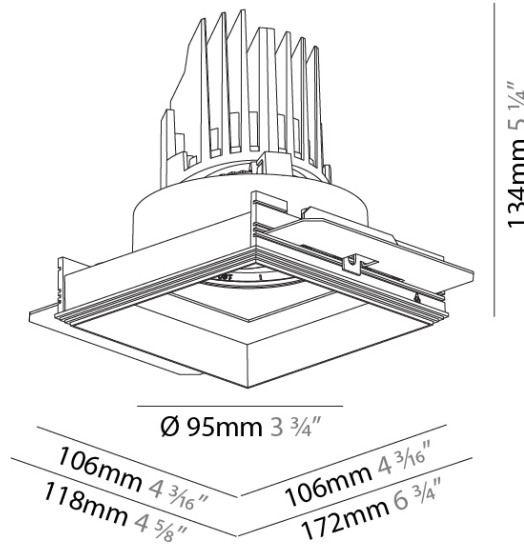

ELECTRICAL

Lamp Type: LED (Zhaga Standard)
Input Wattage (W): 13.2 / 16.5
Total Output Wattage (W): 12.1 / 14.7
[Dimming: Tri-Mode (Non-Dimming and Phase Dimming (120Vac only) and 0-10V Dimming)](#)
Driver Included: No
Driver Location: Recessed Housing
Driver Type: Constant Current - Universal
Driver Class: Class 2
Housing: See components
Input Voltage (V): 120 - 277
Constant Current (MA): 350

LED

Number of LEDs: 1
[Color Temperature (°K): 2700 / 3000 / 3500 / 4000](#)
Max. Delivered Lumen (lm): 850 / 950 / 1019 / 1040
Nominal Lumen (lm): 960 / 1070 / 1156 / 1180
CRI: >90 CRI
Efficiency (%): 88.5
Lamp Life (hrs): 50000
Upon Request: RGB-W Tunable White Special Color Temperature
Special LED

OPTICAL

Reflector?: 10
Adjustability: Rotational 355°; Tilt 30°
Upon Request: Special Beam Angles

RATINGS AND CERTIFICATIONS

© 2024 Zaneen LLC, 10000 10th St, Suite 3382, F 416-247-9319, www.zaneen.com

Available for international specifications by adding "INT" at the end of the existing Model #. For assistance on 'custom' specifications, contact zteam@zaneen.com.
Certified By: Certified for North American Standards
In a constant effort to supply the best product, we reserve the right to change specifications or materials without notice. The most recent specification sheets are found at zaneen.com
IP rating: IP20