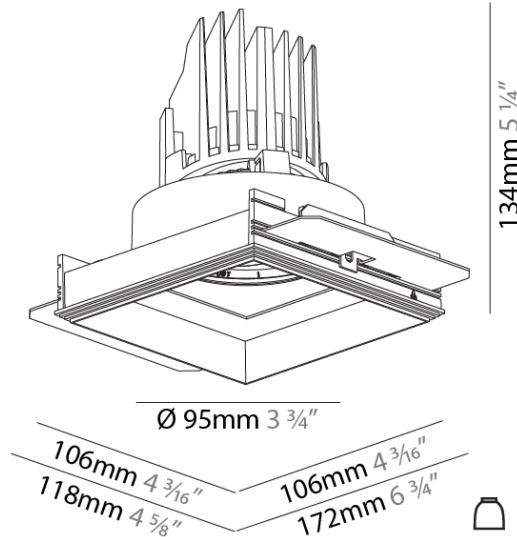

ELECTRICAL
Lamp Type: LED (Zhaga Standard)
Input Wattage (W): 15.5
Total Output Wattage (W): 14.5
Dimming: Tri-Mode (Non-Dimming and Phase Dimming (120Vac only) and 0-10V Dimming)
Driver Included: No
Driver Location: Recessed Housing
Driver Type: Constant Current - Universal
Driver Class: Class 2
Housing: See components
Input Voltage (V): 120 - 277
Constant Current (MA): 500

LED
Number of LEDs: 1
Color Temperature (°K): 2700 / 3000 / 3500 / 4000
Max. Delivered Lumen (lm): 940 / 980 / 1029 / 1050
Nominal Lumen (lm): 1386 / 1438 / 1511 / 1542
CRI: >90 CRI
Efficiency (%): 87.9 / 88.4 / 87.9
Lamp Life (hrs): 50000
Upon Request: RGB-W Tunable White Special Color Temperature Special LED

OPTICAL
Reflector: 20 / 40 / 60
Adjustability: Rotational 355°; Tilt 30°
Upon Request: Special Beam Angles

Available for international specifications by adding "INT" at the end of the existing Model #. For assistance on 'custom' specifications, contact zteam@zaneen.com.
Certified by: Certified for North American Standards
In a constant effort to supply the best product, we reserve the right to change specifications or materials without notice. The most recent specification sheets are found at zaneen.com
IP rating: IP20